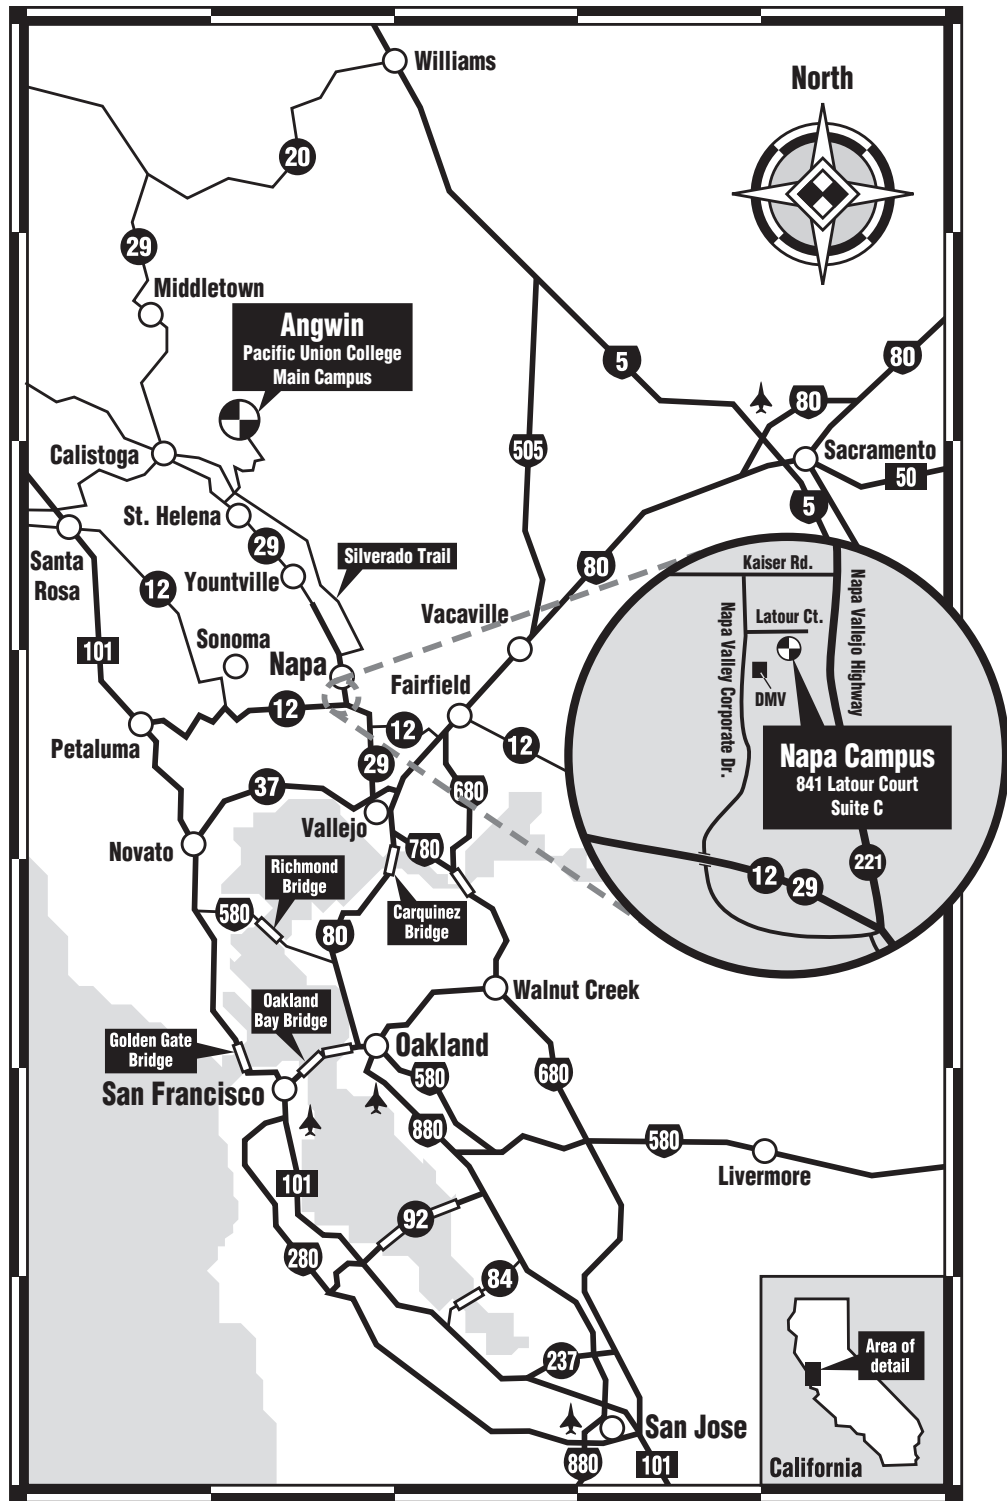

### Directions to Napa location

#### From central Napa:

1. Go south on **Napa Vallejo Highway** towards Oakland and Sacramento.
2. Turn right onto **Kaiser Road**.
3. Turn left onto **North Valley Corporate Drive**.
4. Turn left onto **Latour Court**.

#### From Highway 80 (headed west):

1. On **U.S. 80** heading west from Fairfield, take the **HWY 12** exit towards Napa/Sonoma.
2. At the **HWY 12 & HWY 29** intersection, turn right onto **HWY 29** heading north towards Napa. Stay in the right lane and bear right onto **Napa Vallejo HWY**.
3. Turn left onto **Kaiser Road**.
4. Turn left onto **North Valley Corporate Drive**.
5. Turn left onto **Latour Court**.

#### From Highway 80 (headed east):

1. On **U.S. 80** heading east from Oakland, turn off at the Napa/Marine World exit onto **HWY 37**.
2. Turn right onto **HWY 29** heading north toward Napa.
3. After passing through the **HWY 12** and **HWY 29** intersection, merge into the right lane.
4. Prior to the next signal light bear right onto **Napa Vallejo Highway**.
5. Turn left onto **Kaiser Road**.
6. Turn left onto **North Valley Corporate Drive**.
7. Turn left onto **Latour Court**.