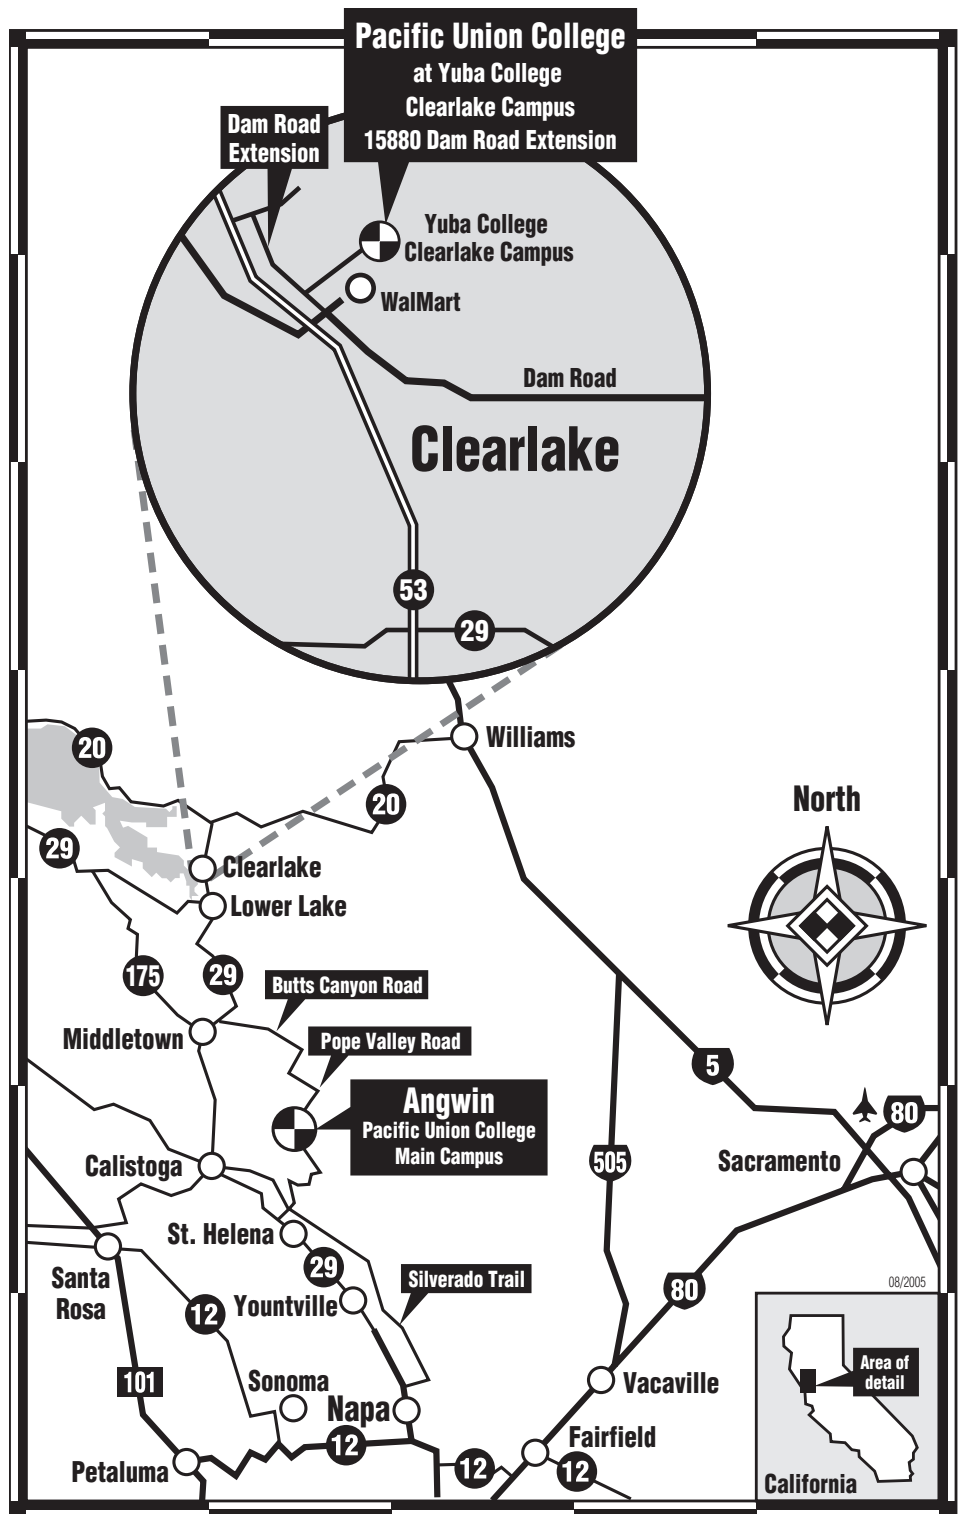

Pacific Union College Degree Completion Program

One Angwin Avenue
Angwin, CA 94508
1-888-311-4PUC
www.finishcollege.org

Directions to Clearlake location

From Highway 101 in Santa Rosa (or Highway 29 in the Napa Valley):

1. Heading north on **HWY 101**, take the River Road/Guerneville exit and turn right onto **Mark West Springs Road** (which becomes Porter Creek Road).
2. Turn left onto **Petrified Forest Road**.
3. Turn left onto **Foothill Boulevard/ HWY 128**.
4. From **HWY 128** turn right onto **Tubbs Lane**.
5. Turn left onto **HWY 29** and continue past Mount St. Helena into Lower Lake (about 31 miles).
6. At Lower Lake where **HWY 29** turns to the left, continue across the intersection onto **HWY 53**. Turn right at **Dam Road**.
7. Turn left at **Dam Road Extension** for another short block and then turn right into Yuba College Clearlake Campus.

From Angwin:

1. Head north on **Howell Mountain Road** to Pope Valley.
2. Turn left onto **Pope Valley Road** and continue on **Butts Canyon Road** (about 15 miles).
3. Turn right onto **Hwy 29**.
4. At Lower Lake where **HWY 29** turns to the left, continue across the intersection onto **HWY 53**. Turn right at **Dam Road**.
5. Turn left at **Dam Road Extension** for another short block and then turn right into Yuba College Clearlake Campus.