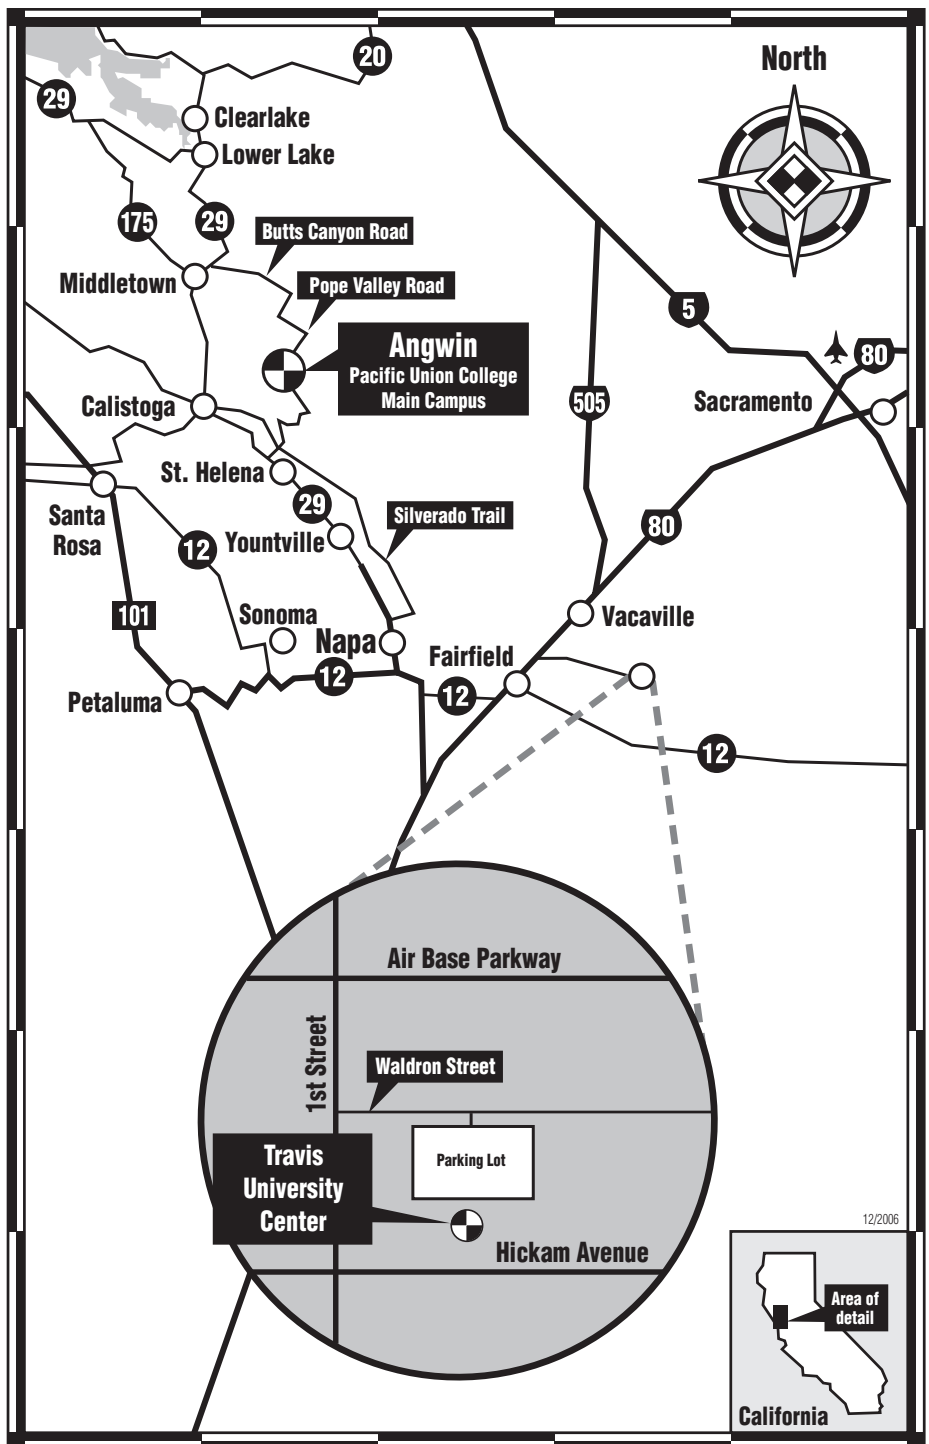

Pacific Union College Degree Completion Program

One Angwin Avenue
Angwin, CA 94508
1-888-311-4PUC
www.finishcollege.org

Directions to Travis location

From central Napa:

1. Take **HWY 29** south and turn left at **HWY 12/Jameson Canyon Road**.
2. Take **HWY 12** and merge with **I-80**.
3. On **I-80** heading east, take the **Air Base Parkway/Travis Air Force Base** exit.
4. Head east on **Air Base Parkway** (about 5 miles) straight to the **Visitors Center**. Stop at the Visitors Center to obtain a pass for entrance through the main gate.
5. Continue straight through the main gate, and turn right on **First Street**.
6. Turn left on **Waldron Street**.
7. Turn right into the large parking lot after the sign **531 Waldron Street**.
8. Park at the far end near the walkway to the **Travis University Center**.
9. Enter **Bay A** and take the stairway to **Classroom #213** on the 2nd floor.

From East or West on Highway 80:

1. On **I-80** heading east or west, take the **Air Base Parkway/Travis Air Force Base** exit.
2. Head east on **Air Base Parkway** (about 5 miles) straight to the **Visitors Center**. Stop at the Visitors Center to obtain a pass for entrance through the main gate.
3. Continue straight through the main gate, turning right on **First Street**.
4. Turn left on **Waldron Street**.
5. Turn right into the large parking lot after the sign **531 Waldron Street**.
6. Park at the far end near the walkway to the **Travis University Center**.
7. Enter **Bay A** and take the stairway to **Classroom #213** on the 2nd floor.

From Santa Rosa:

1. Head south on **HWY 101**, take the **HWY 37 East/South Novato Boulevard** exit towards Vallejo (about 19 miles).
2. In Vallejo, continue on **HWY 37 to HWY 80** and head east on **HWY 80**.
3. Continue on **I-80** to Fairfield and take the **Air Base Parkway/Travis Air Force Base** exit.