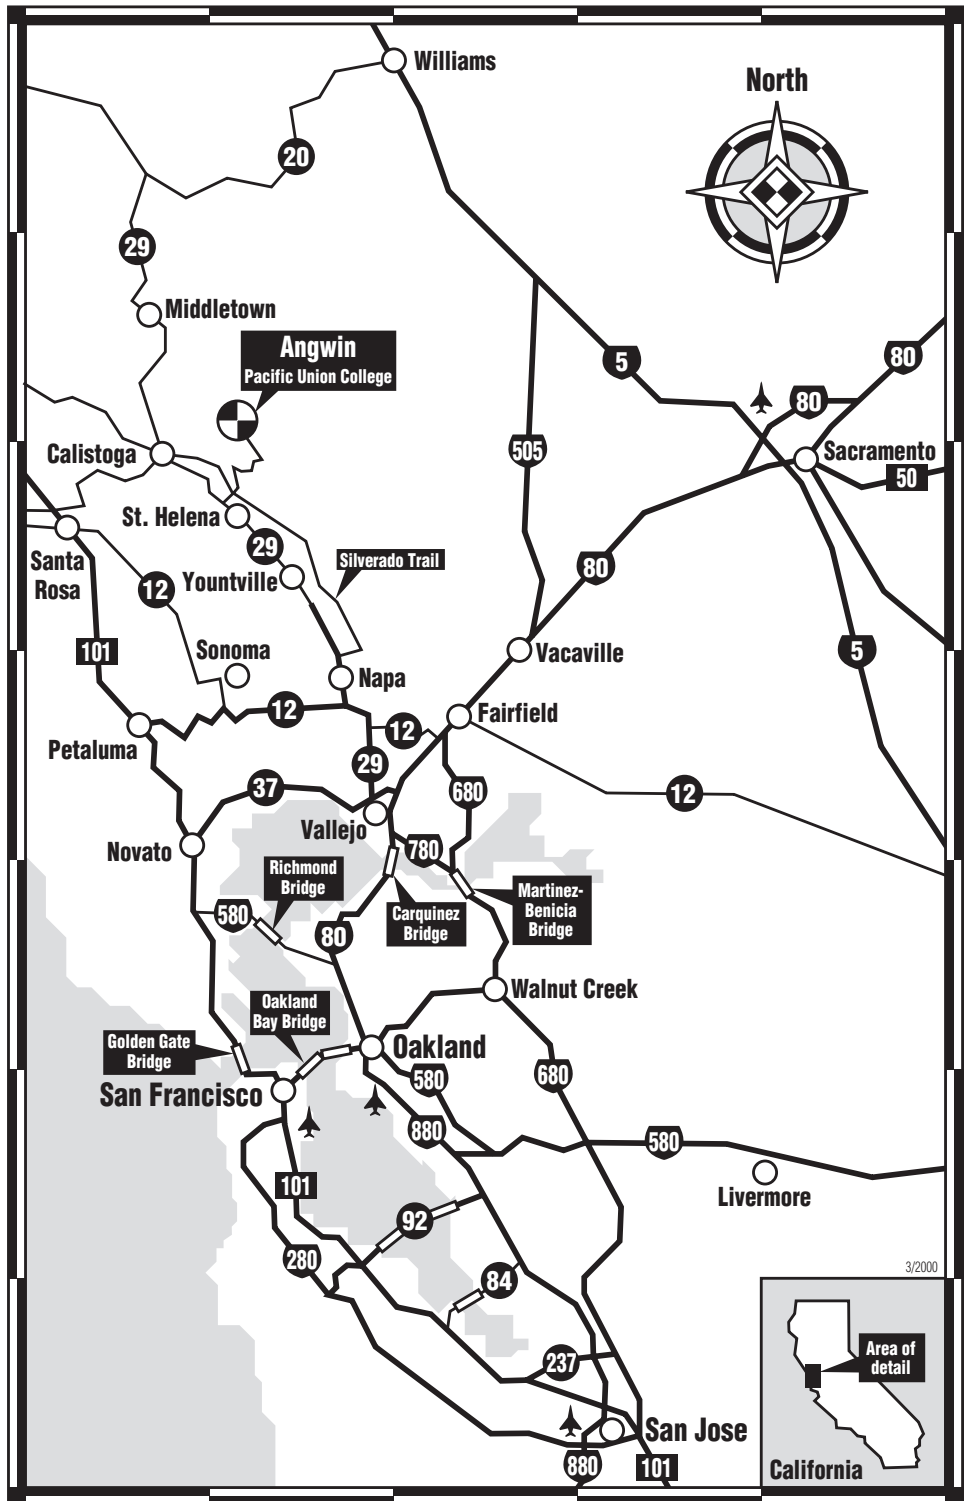

Pacific Union College

One Angwin Avenue
 Angwin, CA 94508
 707-965-6311
 1-800-862-7080
 www.puc.edu

From San Francisco International Airport

1. Go north on **U.S. 101**. Follow signs to the Bay Bridge (**U.S. 80** east) toward Sacramento.
2. Take **U.S. 80** east after crossing the Bay Bridge. Cross the Carquinez Bridge.
3. Turn off at the Napa, Marine World exit onto **HWY 37**.
4. From **HWY 37** turn right (going north) on **HWY 29**.
5. Continue through the towns of Napa, Yountville, Oakville, Rutherford, and St. Helena. One mile past St. Helena, turn right on **Deer Park Road**, which turns into Howell Mountain Road. (8 miles to PUC).

From Oakland International Airport

1. Take **HWY 880** north.
2. Merge onto **U.S. 80** east toward Sacramento.
3. Follow directions in number 2 above.

From Sacramento

1. Take **U.S. 80** west toward San Francisco to **HWY 12**.
2. Take **HWY 12** toward Napa to **HWY 29**.
3. Turn right on **HWY 29** and follow directions in number 5 above.

Point of departure at SFO is outside the baggage claim area of your airline at the center divider by the blue striped concrete pillars. Look for the sign for Napa. At Oakland Airport, cross the street outside of the baggage claim area to the Regional Transit shuttle stop (the same row as hotel, rental car, and parking shuttle stops).

Distances to PUC

From San Francisco Airport	87 Miles
From Oakland	65 Miles
From Sacramento	92 Miles
From Napa	30 Miles