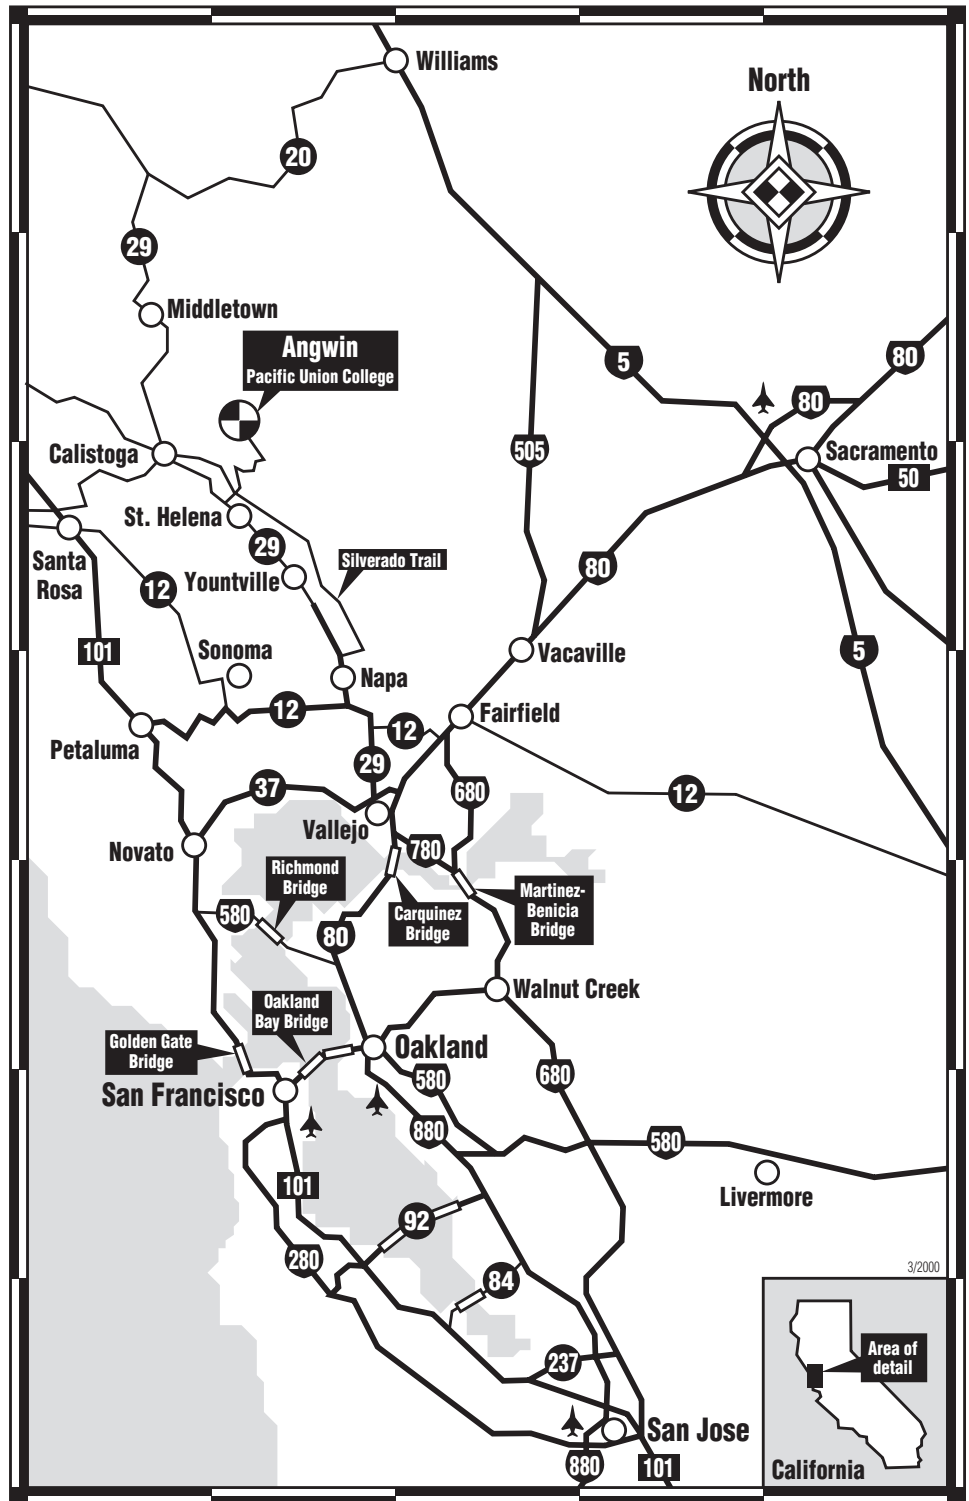

### From Oakland International Airport

1. Take **HWY 880** north.
2. Merge onto **U.S. 80** east toward Sacramento.
3. Follow directions in number 2 above.

### From Sacramento

1. Take **U.S. 80** west toward San Francisco to **HWY 12**.
2. Take **HWY 12** toward Napa to **HWY 29**.
3. Turn right on **HWY 29** and follow directions in number 5 above.

Point of departure at SFO is outside the baggage claim area of your airline at the center divider by the blue striped concrete pillars. Look for the sign for Napa. At Oakland Airport, cross the street outside of the baggage claim area to the Regional Transit shuttle stop (the same row as hotel, rental car, and parking shuttle stops).

### Distances to PUC

From San Francisco Airport	87 Miles
From Oakland	65 Miles
From Sacramento	92 Miles
From Napa	30 Miles